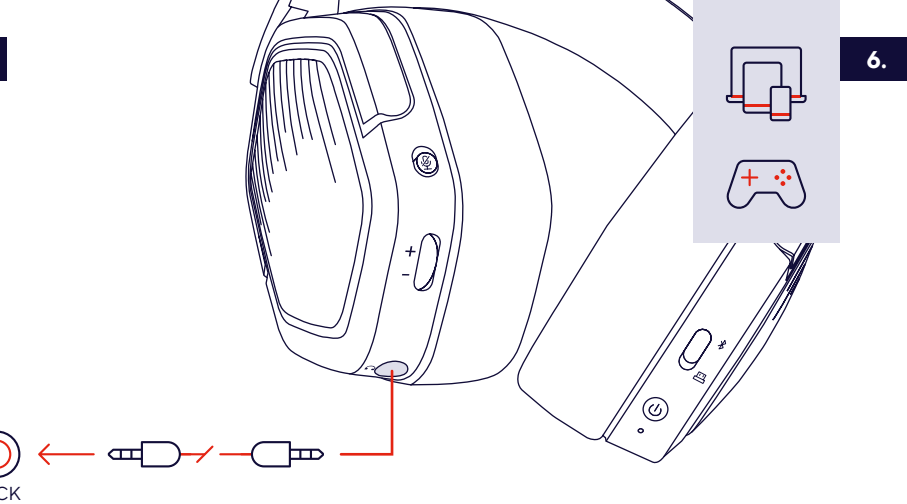

4.

5.

6.

● CLEVER GAMING

GXTrust.

CARUS  
**USER GUIDE**  
 WIRELESS GAMING HEADSET

FAQ

[WWW.TRUST.COM/25491/FAQ](http://WWW.TRUST.COM/25491/FAQ)  
 Trust International BV - Laan van Barcelona 600 - 3317DD, Dordrecht, The Netherlands  
 ©2024 Trust All rights reserved.