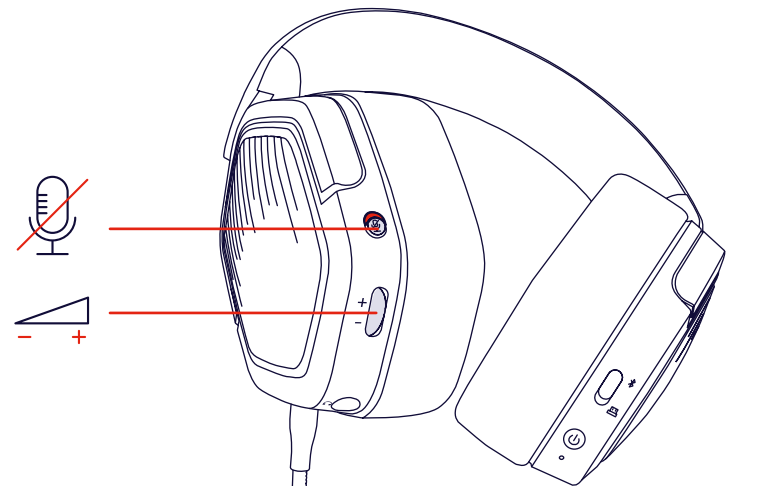

4.

5.

6.

● CLEVER GAMING

GXTrust.

CARUS  
**USER GUIDE**  
 WIRELESS GAMING HEADSET

FAQ

[WWW.TRUST.COM/25491/FAQ](http://WWW.TRUST.COM/25491/FAQ)  
 Trust International BV - Laan van Barcelona 600 - 3317DD, Dordrecht, The Netherlands  
 ©2024 Trust All rights reserved.