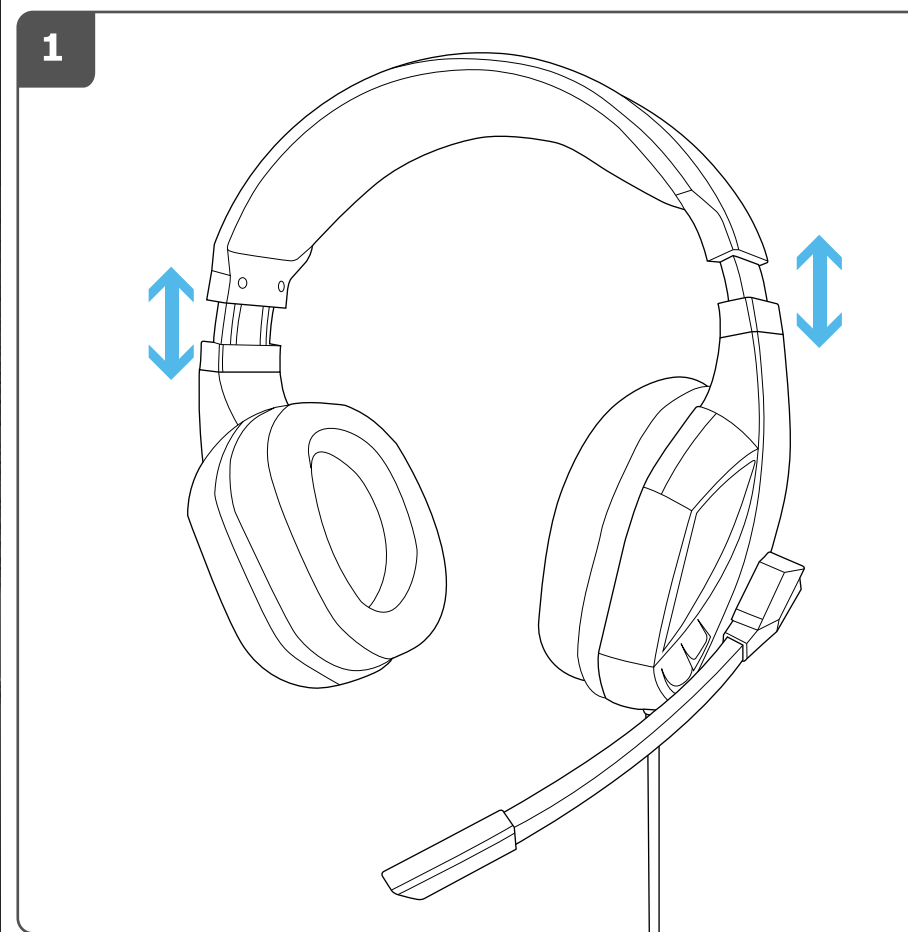

Trust

CELAZ | Gaming Headset

www.trust.com/23373/faq

PS4

XBox One

* only 2015 model controller

PC

LAPTOP