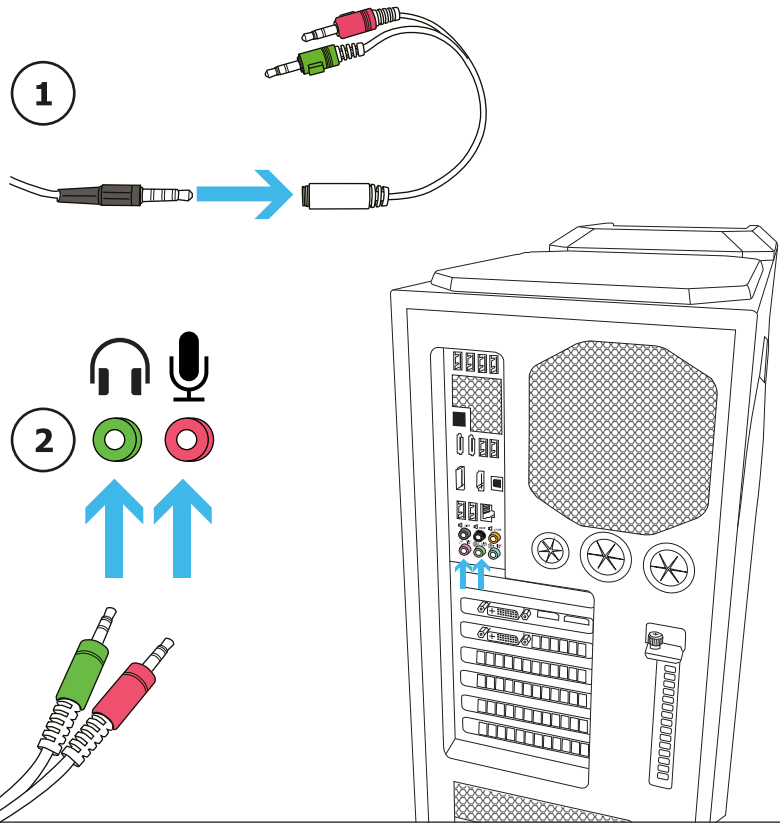

Trust

CELAZ | Gaming Headset

www.trust.com/23373/faq

PS4

XBox One

* only 2015 model controller

PC

LAPTOP