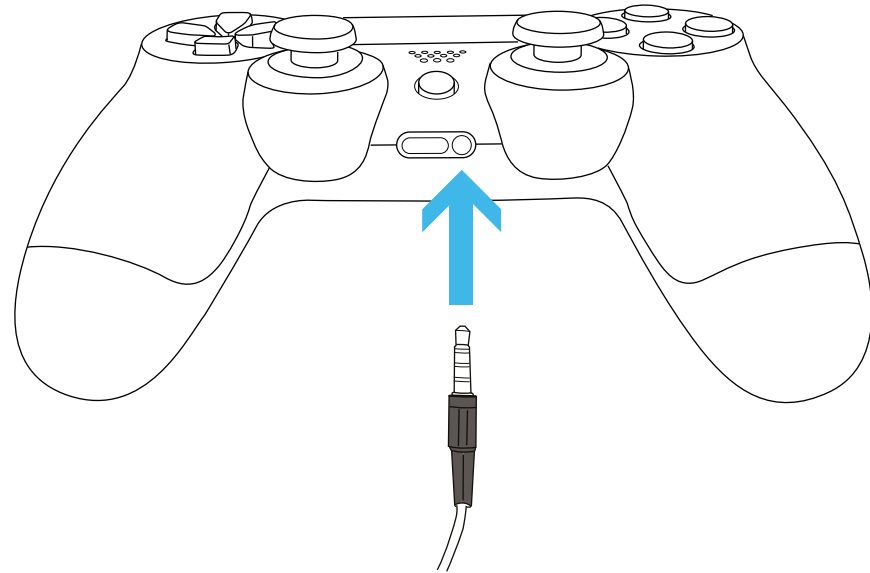

Trust

CELAZ | Gaming Headset

www.trust.com/23373/faq

PS4

XBox One

* only 2015 model controller

PC

LAPTOP