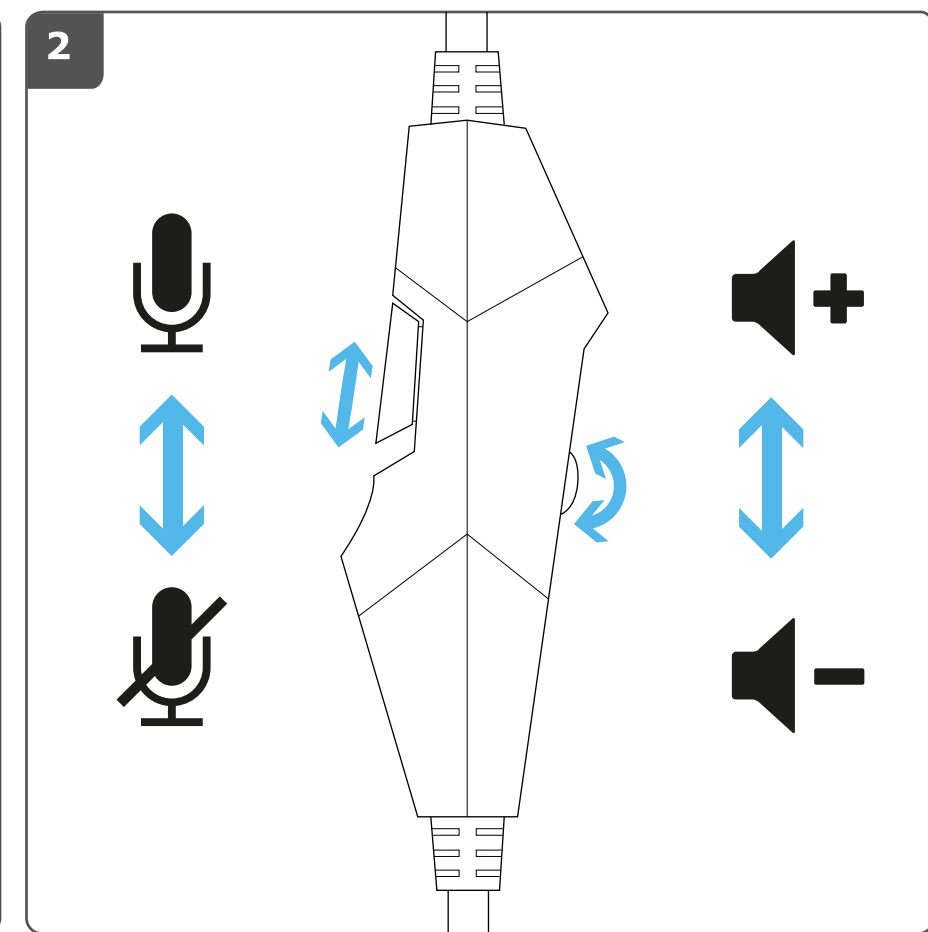

Trust

CELAZ | Gaming Headset

www.trust.com/23373/faq

PS4

XBox One

* only 2015 model controller

PC

LAPTOP