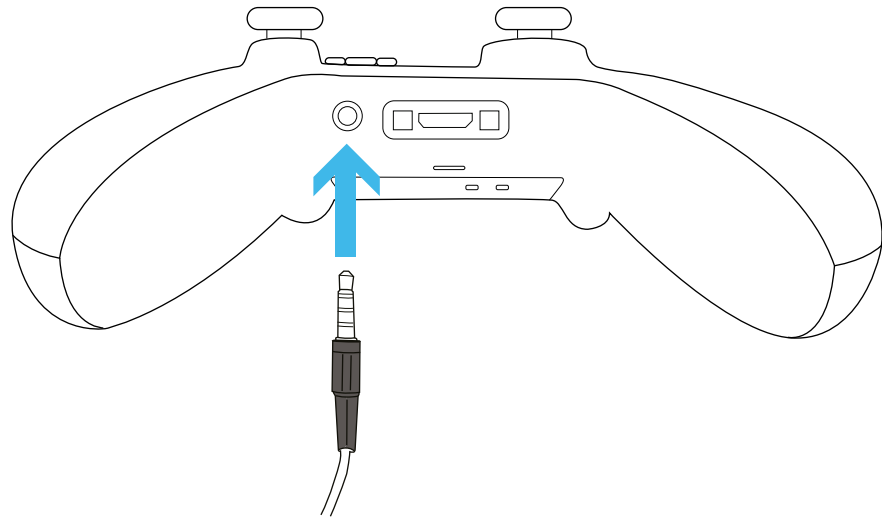

Trust

CELAZ | Gaming Headset

www.trust.com/23373/faq

PS4

XBox One

* only 2015 model controller

PC

LAPTOP