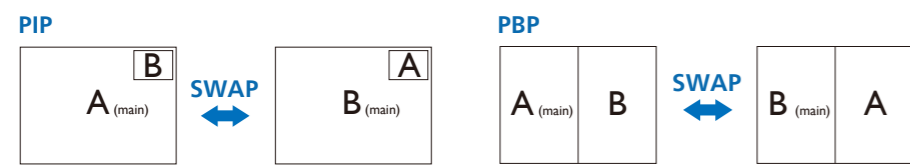

5

MultiView	SUB SOURCE POSSIBILITY (x)			
	Inputs	HDMI 1	HDMI 2	DisplayPort
MAIN SOURCE (x)	HDMI 1	●	●	●
	HDMI 2	●	●	●
	DisplayPort	●	●	●